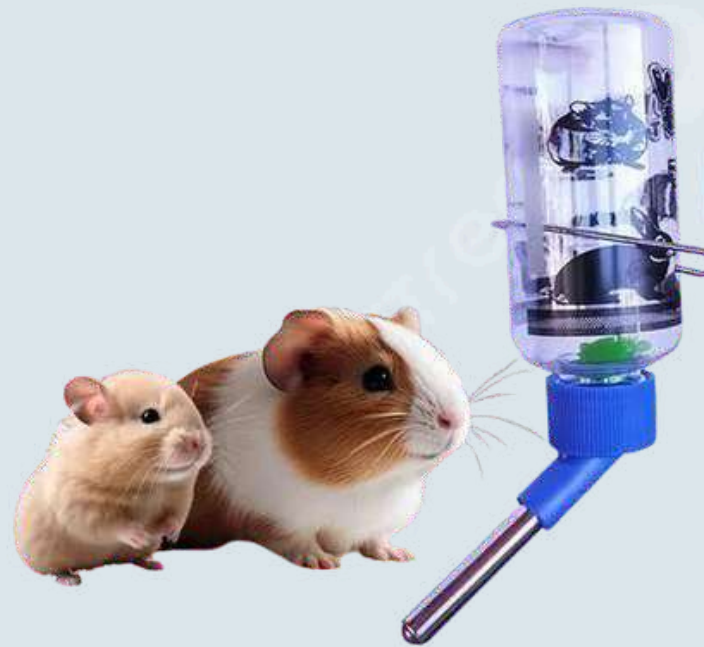

RABBIT CARRIER

11363-11367

\$375

60x35x40 cm

WÖNDER PETS

BEBEDERO C/BALIN 60ML

\$15

WÖNDER PETS