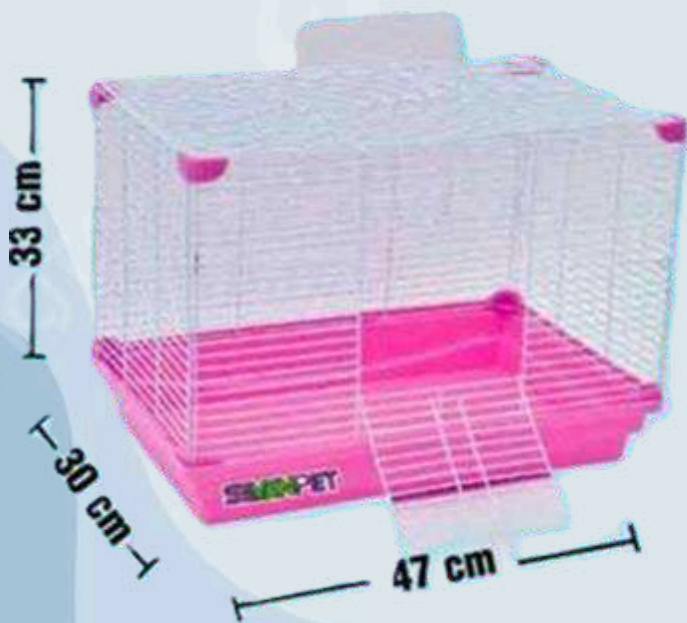

COSSET X 11309

COLORES

$199

WÖNDER PETS